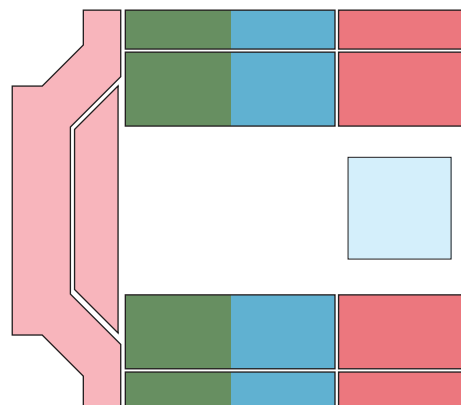

Olympic Games Tokyo 2020

Seat Map of Ticket Categories

DRAFT December 2018

Olympic Games Tokyo 2020 Seat Map of Ticket Categories

Opening Ceremony Closing Ceremony Olympic Stadium

- A Reserved (Seating)
- B Reserved (Seating)
- C Reserved (Seating)
- D Reserved (Seating)
- E Reserved (Seating)

Aquatics (Swimming) Tokyo Aquatics Centre

- A Reserved (Seating)
- B Reserved (Seating)
- C Reserved (Seating)
- D Reserved (Seating)

Aquatics (Diving) Tokyo Aquatics Centre

- A Reserved (Seating)
- B Reserved (Seating)
- C Reserved (Seating)
- D Reserved (Seating)

Olympic Games Tokyo 2020 Seat Map of Ticket Categories

Aquatics (Artistic Swimming)

Tokyo Aquatics Centre

- A Reserved (Seating)
- B Reserved (Seating)
- C Reserved (Seating)
- D Reserved (Seating)

Aquatics (Water Polo)