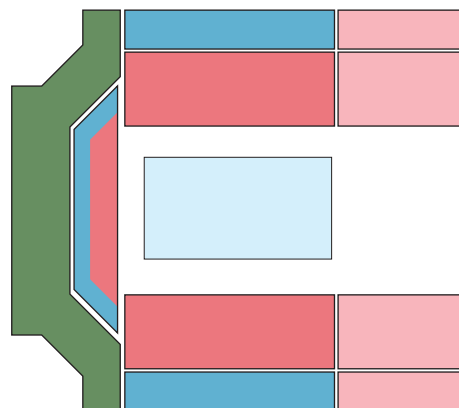

Olympic Games Tokyo 2020

Seat Map of Ticket Categories

DRAFT December 2018

Olympic Games Tokyo 2020 Seat Map of Ticket Categories

Opening Ceremony Closing Ceremony Olympic Stadium

- A Reserved (Seating)
- B Reserved (Seating)
- C Reserved (Seating)
- D Reserved (Seating)
- E Reserved (Seating)

Aquatics (Swimming) Tokyo Aquatics Centre

- A Reserved (Seating)
- B Reserved (Seating)
- C Reserved (Seating)
- D Reserved (Seating)

Aquatics (Diving) Tokyo Aquatics Centre

- A Reserved (Seating)
- B Reserved (Seating)
- C Reserved (Seating)
- D Reserved (Seating)

Olympic Games Tokyo 2020 Seat Map of Ticket Categories

Aquatics (Artistic Swimming)

Tokyo Aquatics Centre

- A Reserved (Seating)
- B Reserved (Seating)
- C Reserved (Seating)
- D Reserved (Seating)

Aquatics (Water Polo)