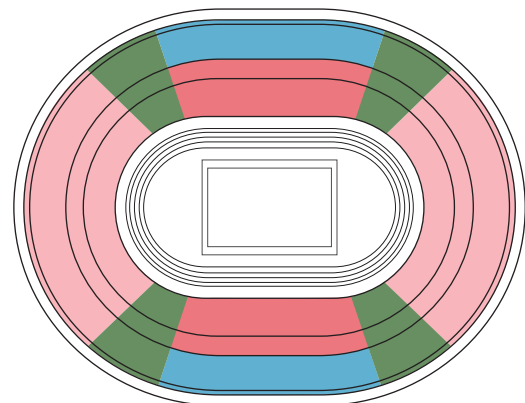

Football

Olympic Stadium

- A Reserved (Seating)
- B Reserved (Seating)
- C Reserved (Seating)
- D General Admission (Seating)