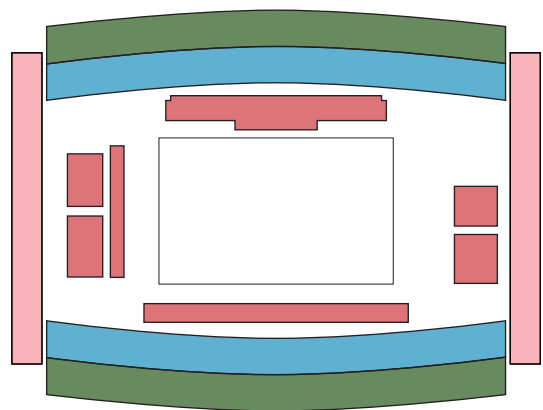

Olympic Games Tokyo 2020 Seat Map of Ticket Categories

Archery

Yumenoshima Park Archery Field

A General Admission (Seating)

Athletics

Olympic Stadium

A Reserved (Seating)
B Reserved (Seating)
C Reserved (Seating)
D Reserved (Seating)
E Reserved (Seating)

Athletics (Marathon)

Olympic Stadium

A General Admission (Seating)
B General Admission (Seating)
C General Admission (Seating)

Olympic Games Tokyo 2020 Seat Map of Ticket Categories

Athletics (Race Walk) Imperial Palace Garden

Non-ticketed

Badminton Musashino Forest Sport Plaza

- A Reserved (Seating)
- B Reserved (Seating)
- C Reserved (Seating)
- D Reserved (Seating)

Baseball Fukushima Azuma Baseball Stadium

- A Reserved (Seating)
- B Reserved (Seating)
- C Reserved (Seating)
- D General Admission (Seating)