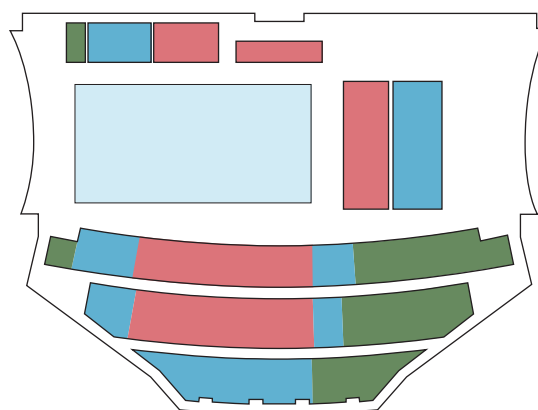

Olympic Games Tokyo 2020

Seat Map of Ticket Categories

DRAFT December 2018

Olympic Games Tokyo 2020 Seat Map of Ticket Categories

Opening Ceremony Closing Ceremony Olympic Stadium

- A Reserved (Seating)
- B Reserved (Seating)
- C Reserved (Seating)
- D Reserved (Seating)
- E Reserved (Seating)

Olympic Games Tokyo 2020 Seat Map of Ticket Categories

Aquatics (Artistic Swimming)

Tokyo Aquatics Centre

- A Reserved (Seating)
- B Reserved (Seating)
- C Reserved (Seating)
- D Reserved (Seating)

Aquatics (Water Polo)

Tatsumi Water Polo Centre

- A Reserved (Seating)
- B Reserved (Seating)
- C Reserved (Seating)

Aquatics (Marathon Swimming)

Odaiba Marine Park

- A General Admission (Seating)
- B General Admission (Standing)

Olympic Games Tokyo 2020 Seat Map of Ticket Categories

Archery

Yumenoshima Park Archery Field

A General Admission (Seating)

Athletics

Olympic Stadium

A Reserved (Seating)
B Reserved (Seating)
C Reserved (Seating)
D Reserved (Seating)
E Reserved (Seating)